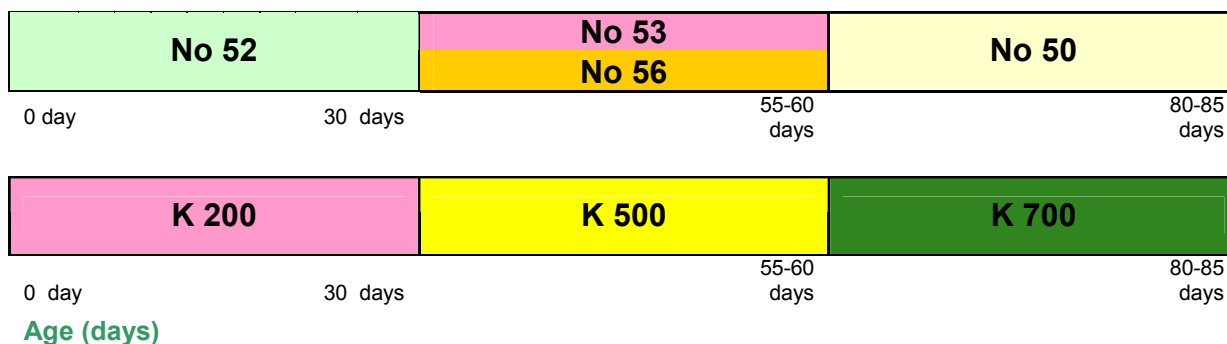

Code	DESCRIPTION

➤ **Compound feeds for rabbits**

50	Complete feed for fattening rabbits
50X	Complete feed for fattening rabbits (without coccidiostat)
51	Complete feed for rabbits mixed
52	Complete feed for pregnant and lactating does
53	Complete feed for weaning rabbits
54	Complete feed for backyard rabbits
56	Complete feed for weaning - growing rabbits
59	PET RABBIE complete feed for pet rabbits

➤ **Compound feeds for rabbits - intensive breeding**

K-200	Complete feed for pregnant and lactating does
K-500	Complete feed for weaning rabbits
K-700	Complete feed for fattening rabbits

SUGGESTED FEEDING PROGRAM